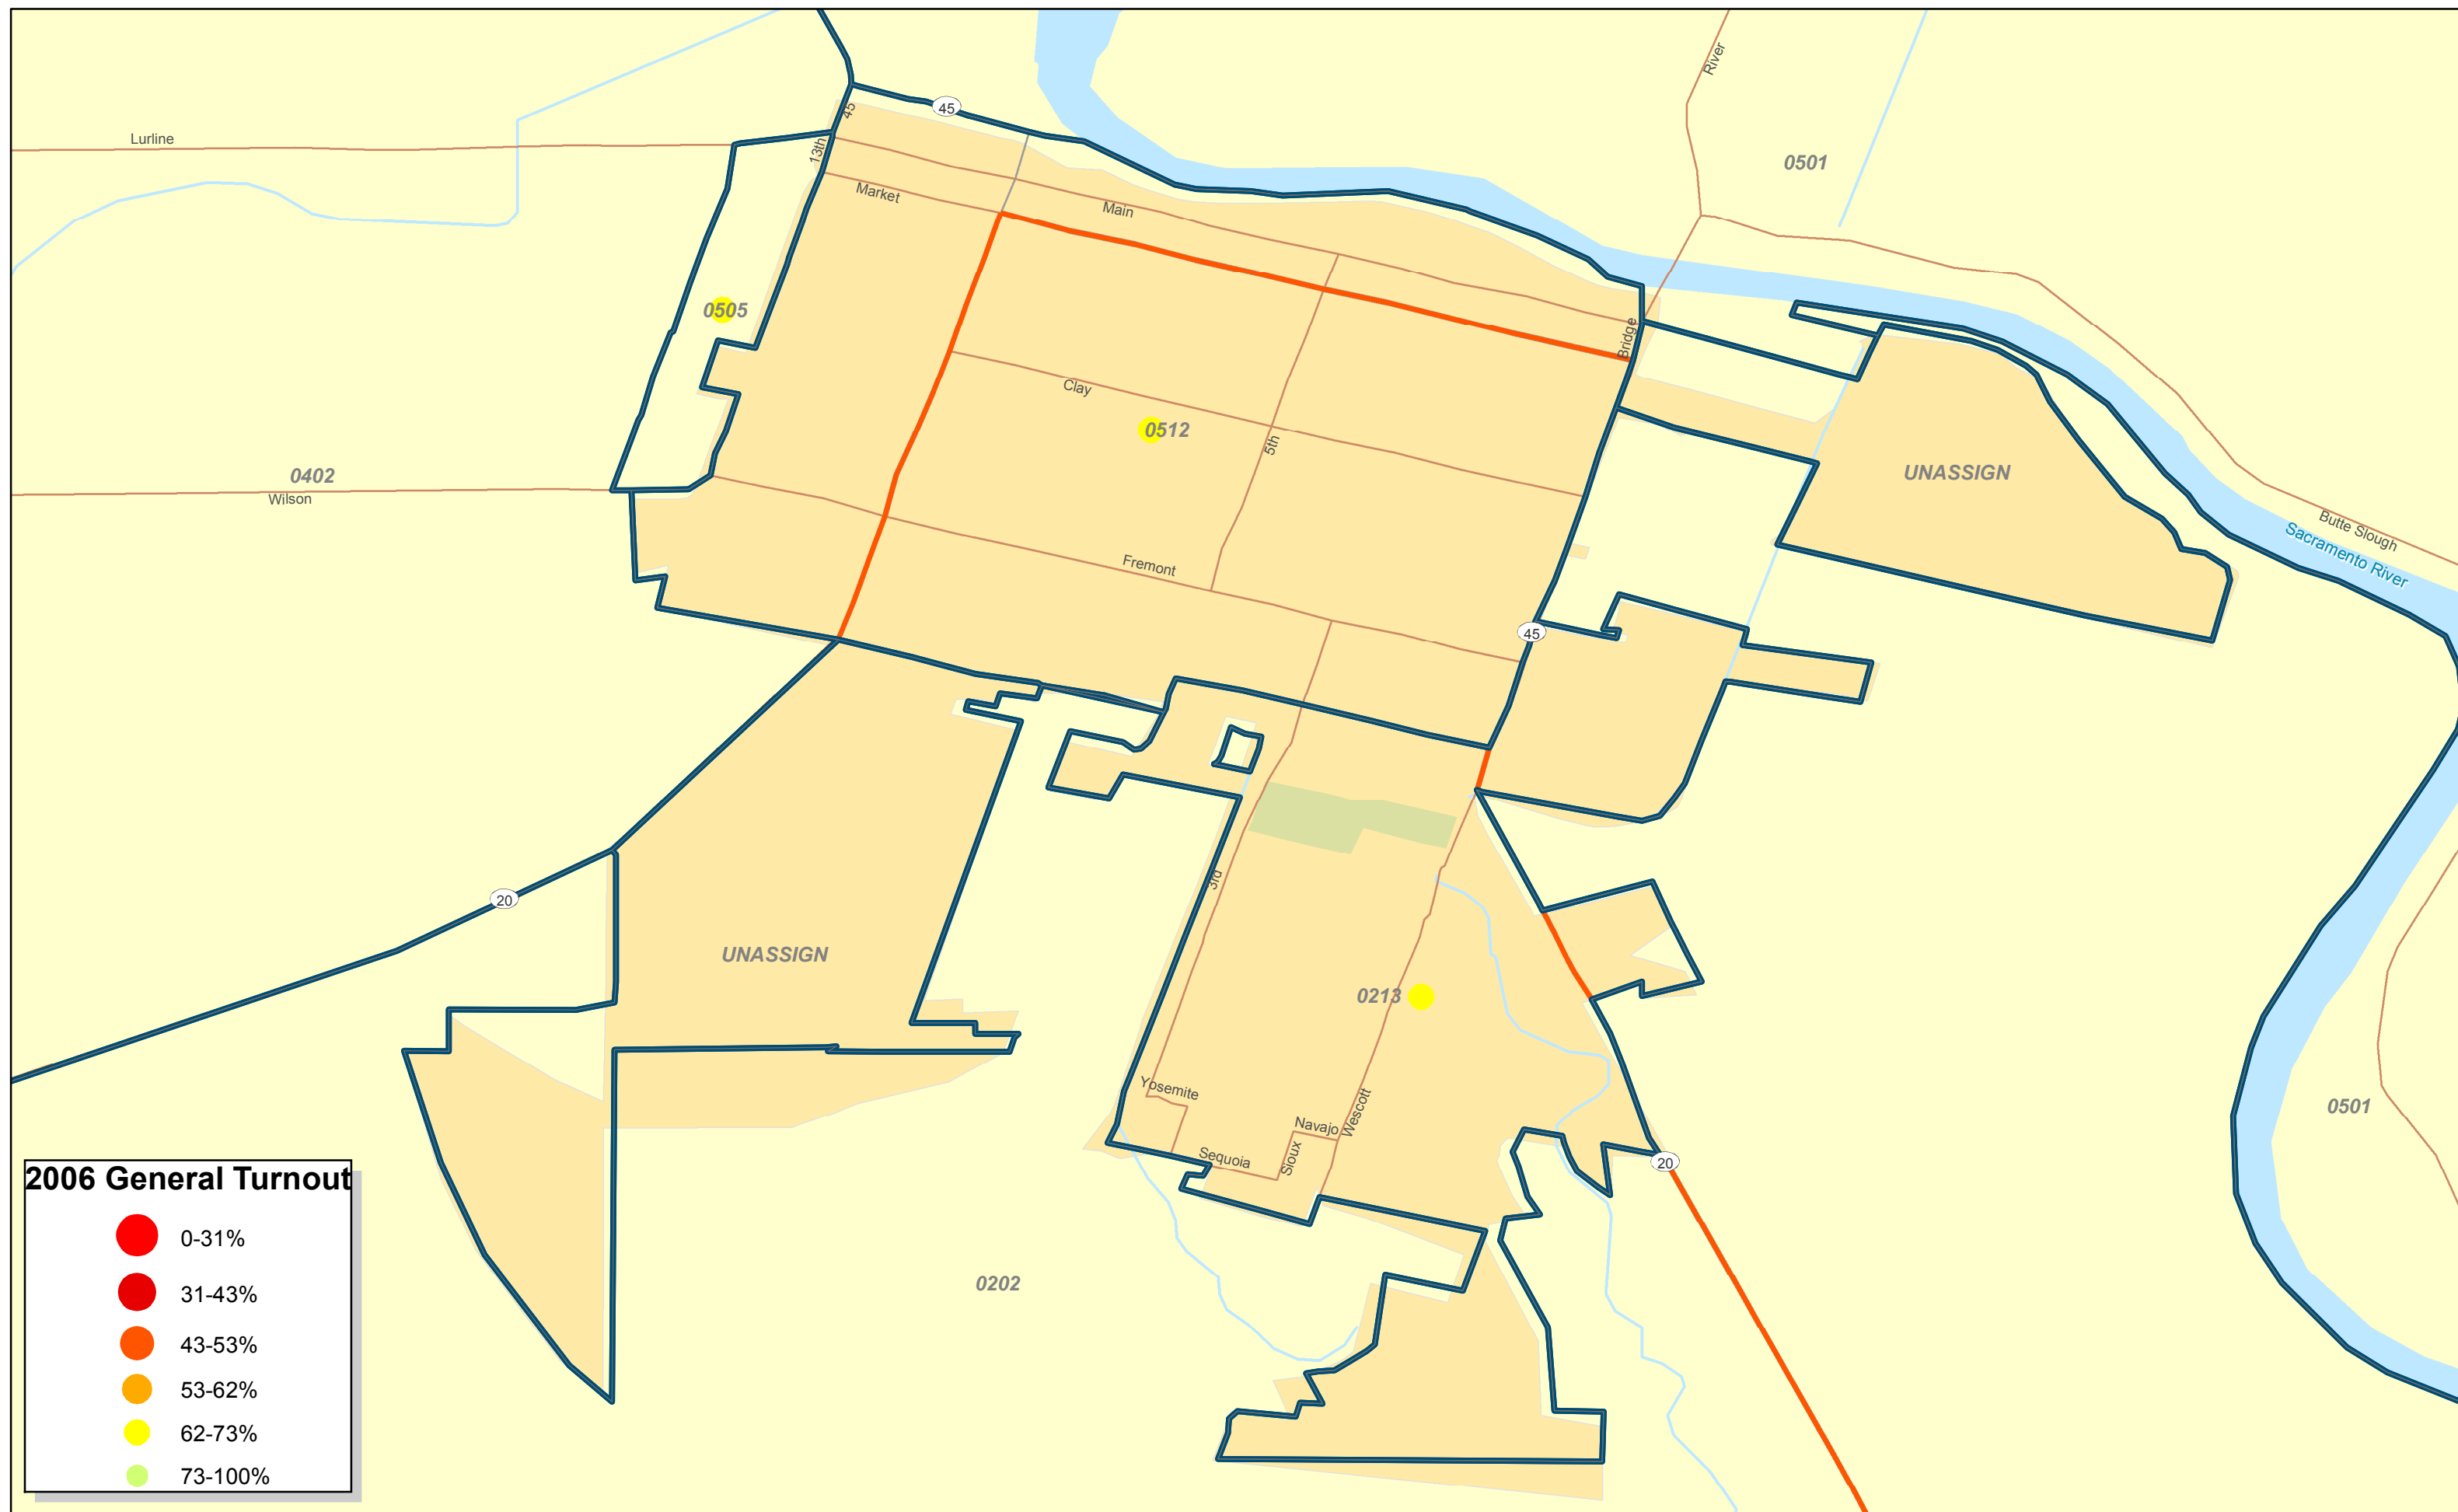

Colusa - General 2006 Turnout

2006 General Turnout

- 0-31%
- 31-43%
- 43-53%
- 53-62%
- 62-73%
- 73-100%